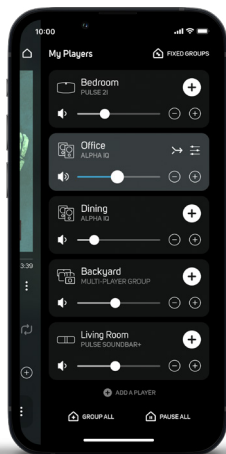

Features & Details

- 4" polypropylene mid-bass driver with steel basket and rubber surround
- 0.75" aluminum dome tweeter with neodymium magnet and ferrofluid cooling
- Fully active design, with DSP crossover and dedicated amplifiers for each driver: 60W for each woofer and 30W for each tweeter
- Tuned port and DSP-enabled bass extension for excellent LF performance
- Low-latency wireless connection between the primary and secondary speakers for tangle-free installation
- Ethernet, Wi-Fi, and Bluetooth connectivity
- Built-in network streamer based on the award-winning BluOS multi-room music platform
- Integrated support for more than 20 streaming services, including several that offer lossless and high-resolution audio
- Music can be played through as many as 63 additional BluOS-enabled components
- Audiophile-grade DAC with maximum resolution of 24-bit/192kHz
- MQA decoding and rendering capability for high-res streaming from Tidal
- Apple AirPlay 2 support for streaming from iPhones, iPads, and Macs
- Spotify Connect and Tidal Connect
- MM phono, HDMI eARC, optical, and auxiliary inputs
- USB port for connecting an external drive containing music files
- Subwoofer output with DSP-enabled low-pass and high-pass filters
- Support for Control4, Crestron, ELAN, RTI, and URC home-control systems
- IR learning capability for operating the Alpha iQ with harmonized remote controls
- Support for Alexa, Google Assistant, and Apple Siri voice control

[PSBSPEAKERS.COM](https://www.pbspeakers.com)

All specifications are subject to change without notice. PSB Speakers will not assume any liability for errors in this brochure which may result in errors being made by retailers, custom installers, cabinet makers or other end users based on information contained in this document. PSB, PSB Speakers, and Alpha are trademarks of, or used under license by, PSB Speakers, a division of Lenbrook Industries Limited. All rights reserved. No part of this publication may be reproduced, stored or transmitted in any form whatsoever without the written permission of PSB Speakers. 21-018 © 2022 PSB Speakers